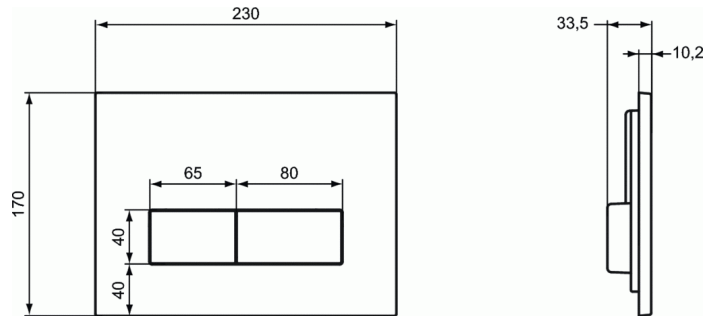

ECO SYSTEMS

Dual flush control plate RECTANGULAR

Dual flush control plate RECTANGULAR

Mechanical

ABS made

IS logo

Chrome, White, Matt Chrome

For assembly with W370567 or W370767