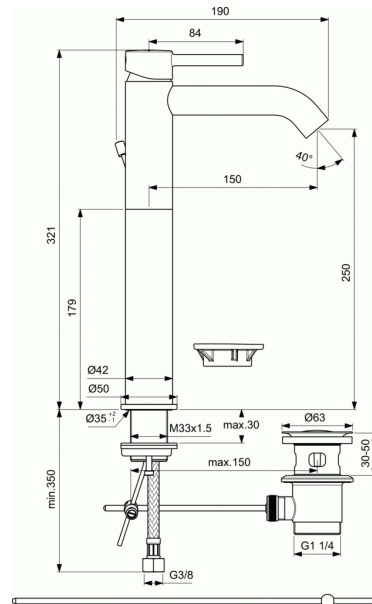

CERALINE

One-hole Vessel basin mixer

One-hole Vessel basin mixer

- 35 mm ceramic cartridge with hot water limiter
- Metal handle with red and blue colour indication
- Cache aerator with 5 l/min flow rate limiter
- Metal pop-up waste
- Easy-Fix fixation
- Flexible hoses G3/8" for water supply
- Comply with EN817