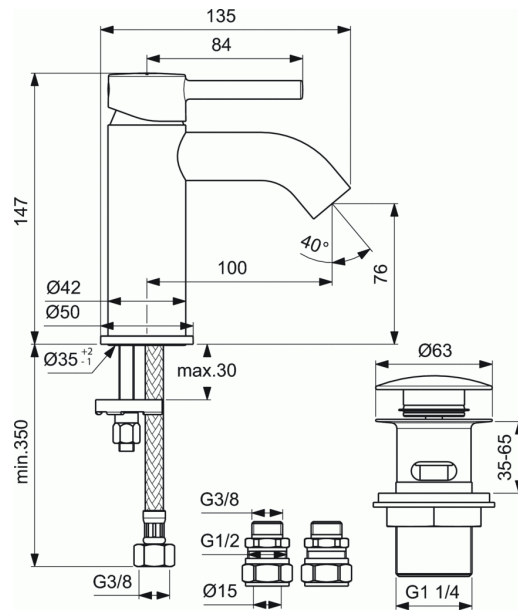

CERALINE

One-hole basin mixer

One-hole basin mixer

- 35 mm ceramic cartridge with hot water limiter
- Metal handle with red and blue colour indication
- Cache aerator with 5 l/min flow rate limiter (mounted on the product)
- Flow straightener outlet (in the box separately)
- Click waste
- Easy-Fix fixation
- Flexible hoses G3/8" for water supply
- Comply with EN817