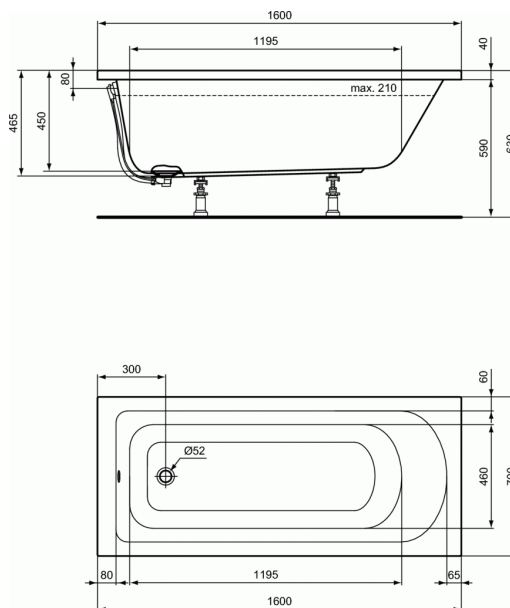

# Rectangular Bathtub 160x70 cm for built-in installation or installation with panels

### Rectangular Bathtub 160x70 cm for built-in installation or installation with panels

4 mm, acrylic white

Without tap hole

Water capacity 210 L

EN 14 516

Recommended equipment:

- Front panel 160 cm, with fixation set (K229901)
- Side panel 70 cm, with fixation set (K229401)
- Leg set for bathtubs for built-in installation (K731867)
- Leg set for bathtubs for installation with panels (B156467)
- Wall brackets for bathtubs (3 pcs) (K711167)
- MULTIPLEX waste & overflow device, Ø52mm, chromium plated (K7804AA)
- MULTIPLEX TRIO waste & overflow device with special filler, Ø52mm, chromium plated (K7807AA)

### RECOMMENDED

Fixation legset for drop-in bathtubs	K7274
MEPA-Set installation girder for shower trays	K7255
MULTIPLEX waste & overflow device	K7804
MULTIPLEX TRIO waste & overflow device with special filler	K7807