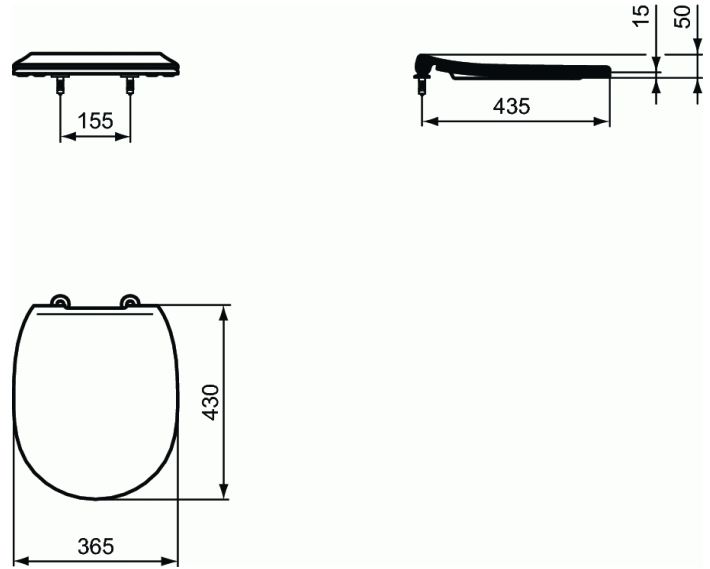

CONNECT

Seat and cover THIN, SOFT CLOSE

Seat and cover THIN, SOFT CLOSE

Duroplast

SOFT CLOSE with Easy Take Off hinges

FINISHES*

01

* 01 = Euro White