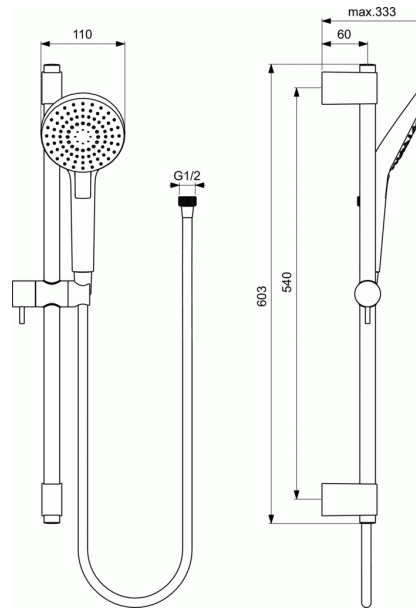

IDEALRAIN EVO

Round Hand shower 110 mm and Rail kit 600 mm

Round Hand shower 110 mm and Rail kit 600 mm

600 mm sliding bar with metal brackets

Metal rail and hand shower holder for added strength and durability

Easy to use metal control handle

1750 mm IDEALFLEX shower hose

Hand shower 110 mm

3 spray modes, activated with push button:

- Rain
- Aerated Rain
- Massage

Flow rate limiter 8 l/min

IS logo on the body

Water pressure more than 0.1 Bar