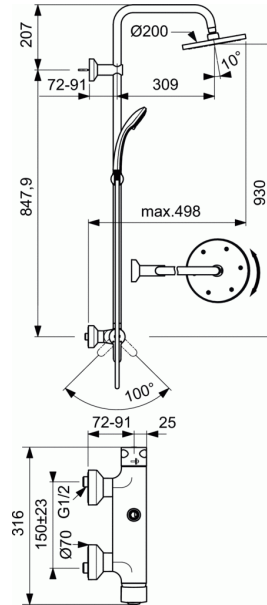

IDEALRAIN SOFT

Single Lever Exposed Shower system

Single Lever Exposed Shower system

Single Lever Exposed Shower system with integrated diverter in the body

Massive casted body

40 mm IS high flow cartridge with HWTC, with CLICK

Connection with hidden nuts, S-connectors

Metal handle with red and blue indicator

Non return valve

2 way 35 mm ceramic manual diverter integrated in the body ; 180 degrees rotation

Straight pipe with total height of 1051 mm

Push button slider

Swivel bended arm

Metal Wall bracket - compensate up to 10 mm

Plastic shower head 200 mm

Hand shower 80mm 3F (rain, small rain and massage jets); 8 l/min flow limiter

Metal double clenched hose 1500 mm

Chrome Finish

Recommended equipment:

- Extension shower bar 150 mm A860873AA

RECOMMENDED

Extension shower bar 150 mm

A860873

FINISHES*

* AA = Chrome